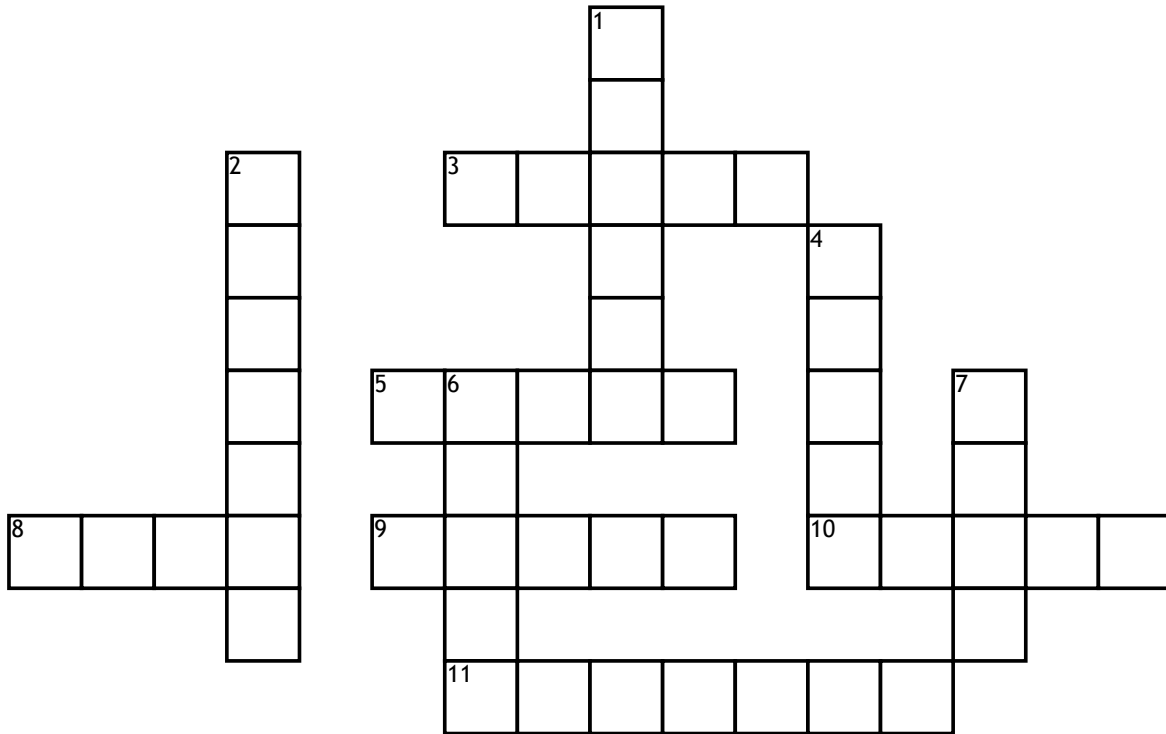

Name: _____

Date: _____

Biome

Across

- 3. what does a tortoise release as a defence mechanism
- 5. honey badger release.....to defend itself from angry bees.
- 8. honey badger has a thick and loose.....
- 9. Geometric Tortoise is found in which biome
- 10. Roan antelope has two long twisted.....on its head.

- 11. Geometric Tortoise is an endangered.....

Down

- 1. A honey badger is immune to snake.....
- 2. Roan antelope lives in this biome
- 4. What does a honey badger use to eat its prey
- 6. what does a honey badger use to dig
- 7. Used to eat